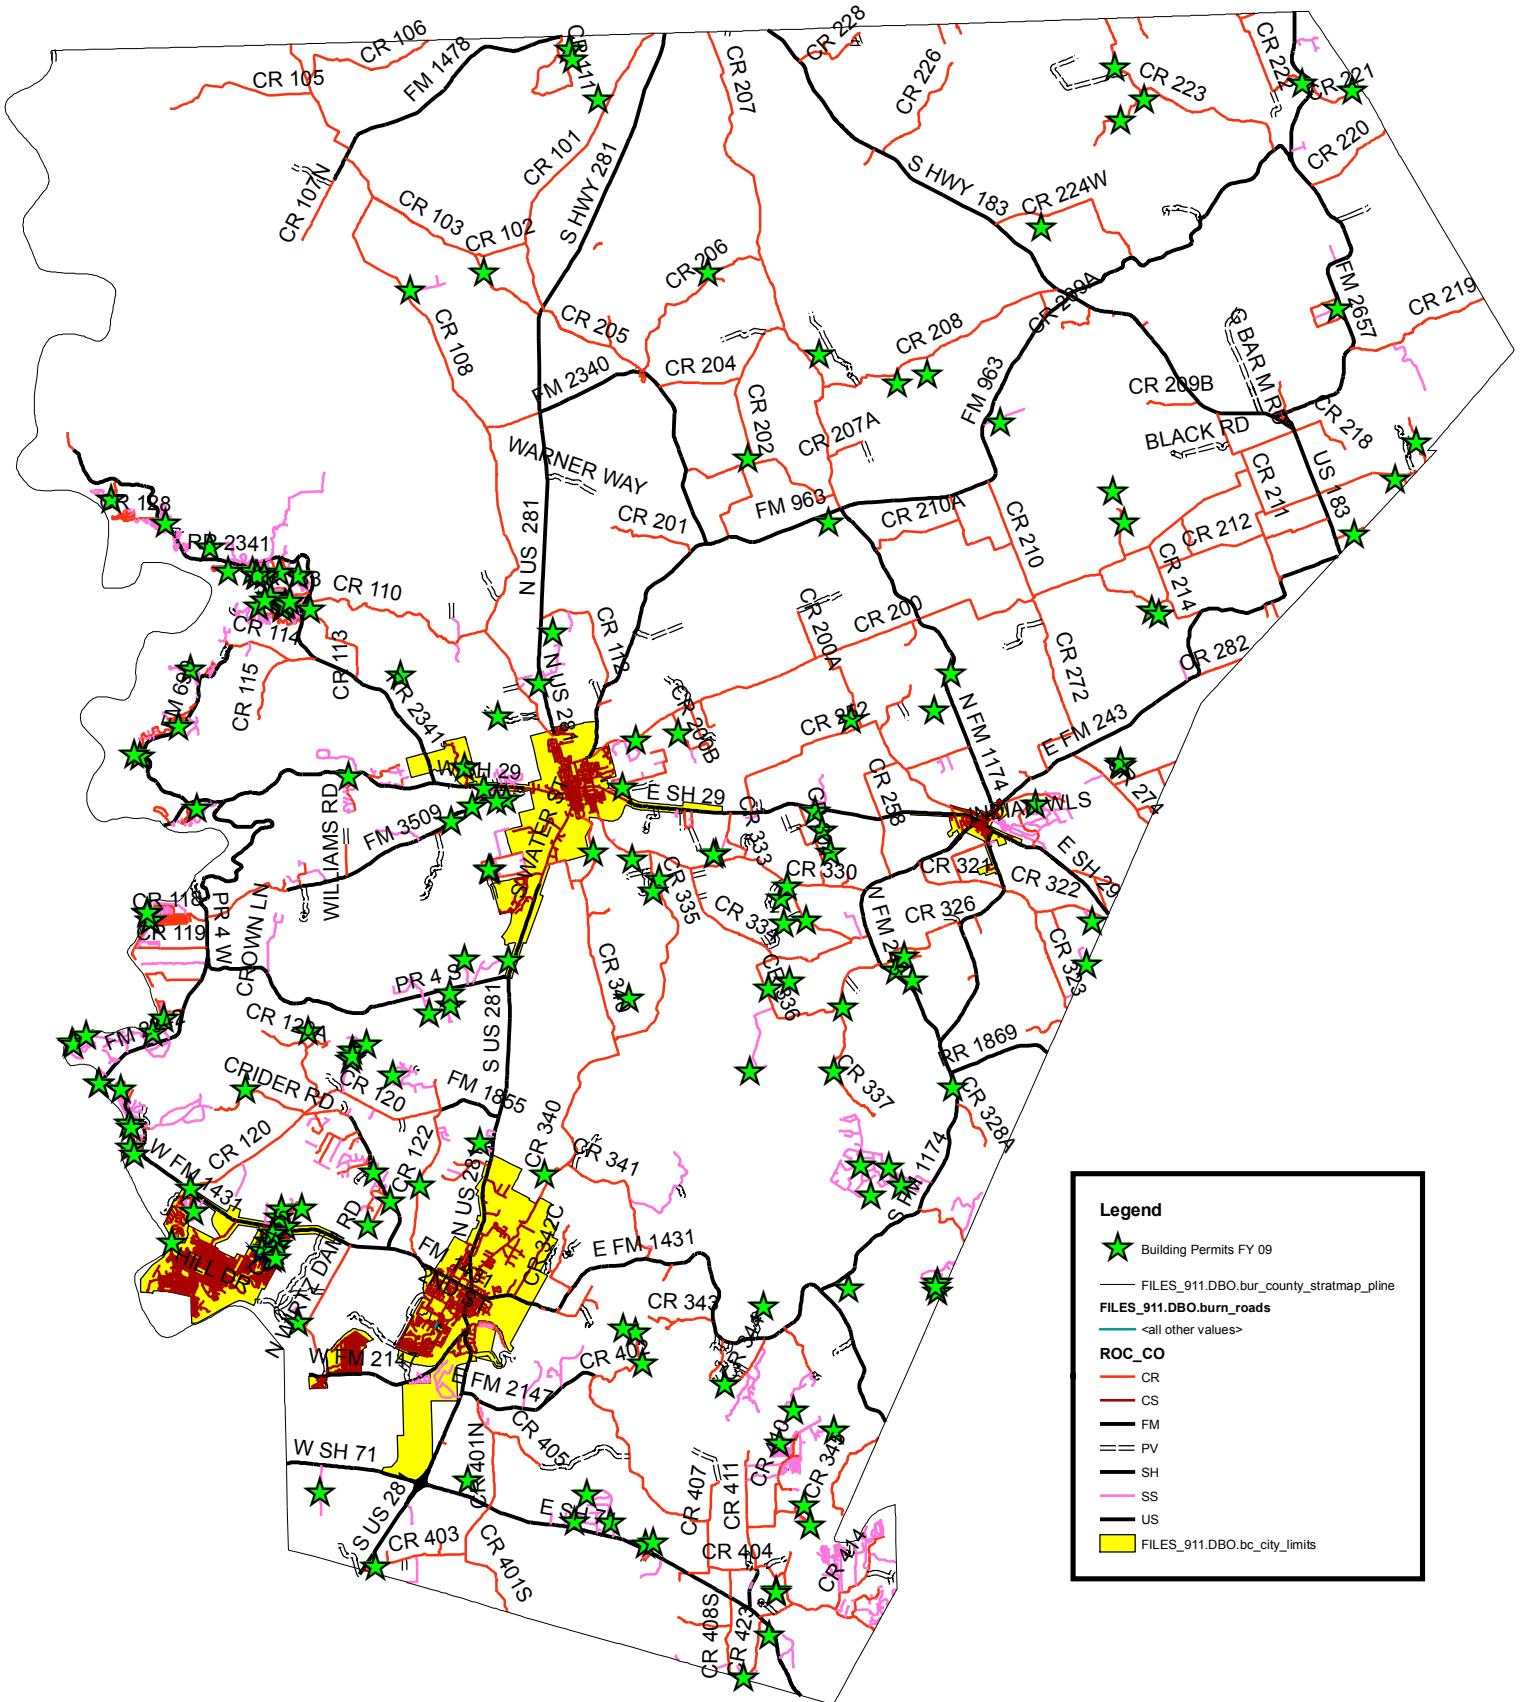

# BURNET COUNTY BUILDING PERMITS FY 2009

Disclaimer: Burnet County provides this data as a service to the Community. Every effort has been made to provide accurate and complete data. However, roads, subdivisions, etc. on this map serves only as a reference and location guide for environmental services. BURNET COUNTY DOES NOT WARRANT THE ACCURACY, COMPLETENESS OR THE SUITABILITY OF THE DATA FOR A PARTICULAR PURPOSE. BURNET COUNTY is not responsible for misuse of the data.