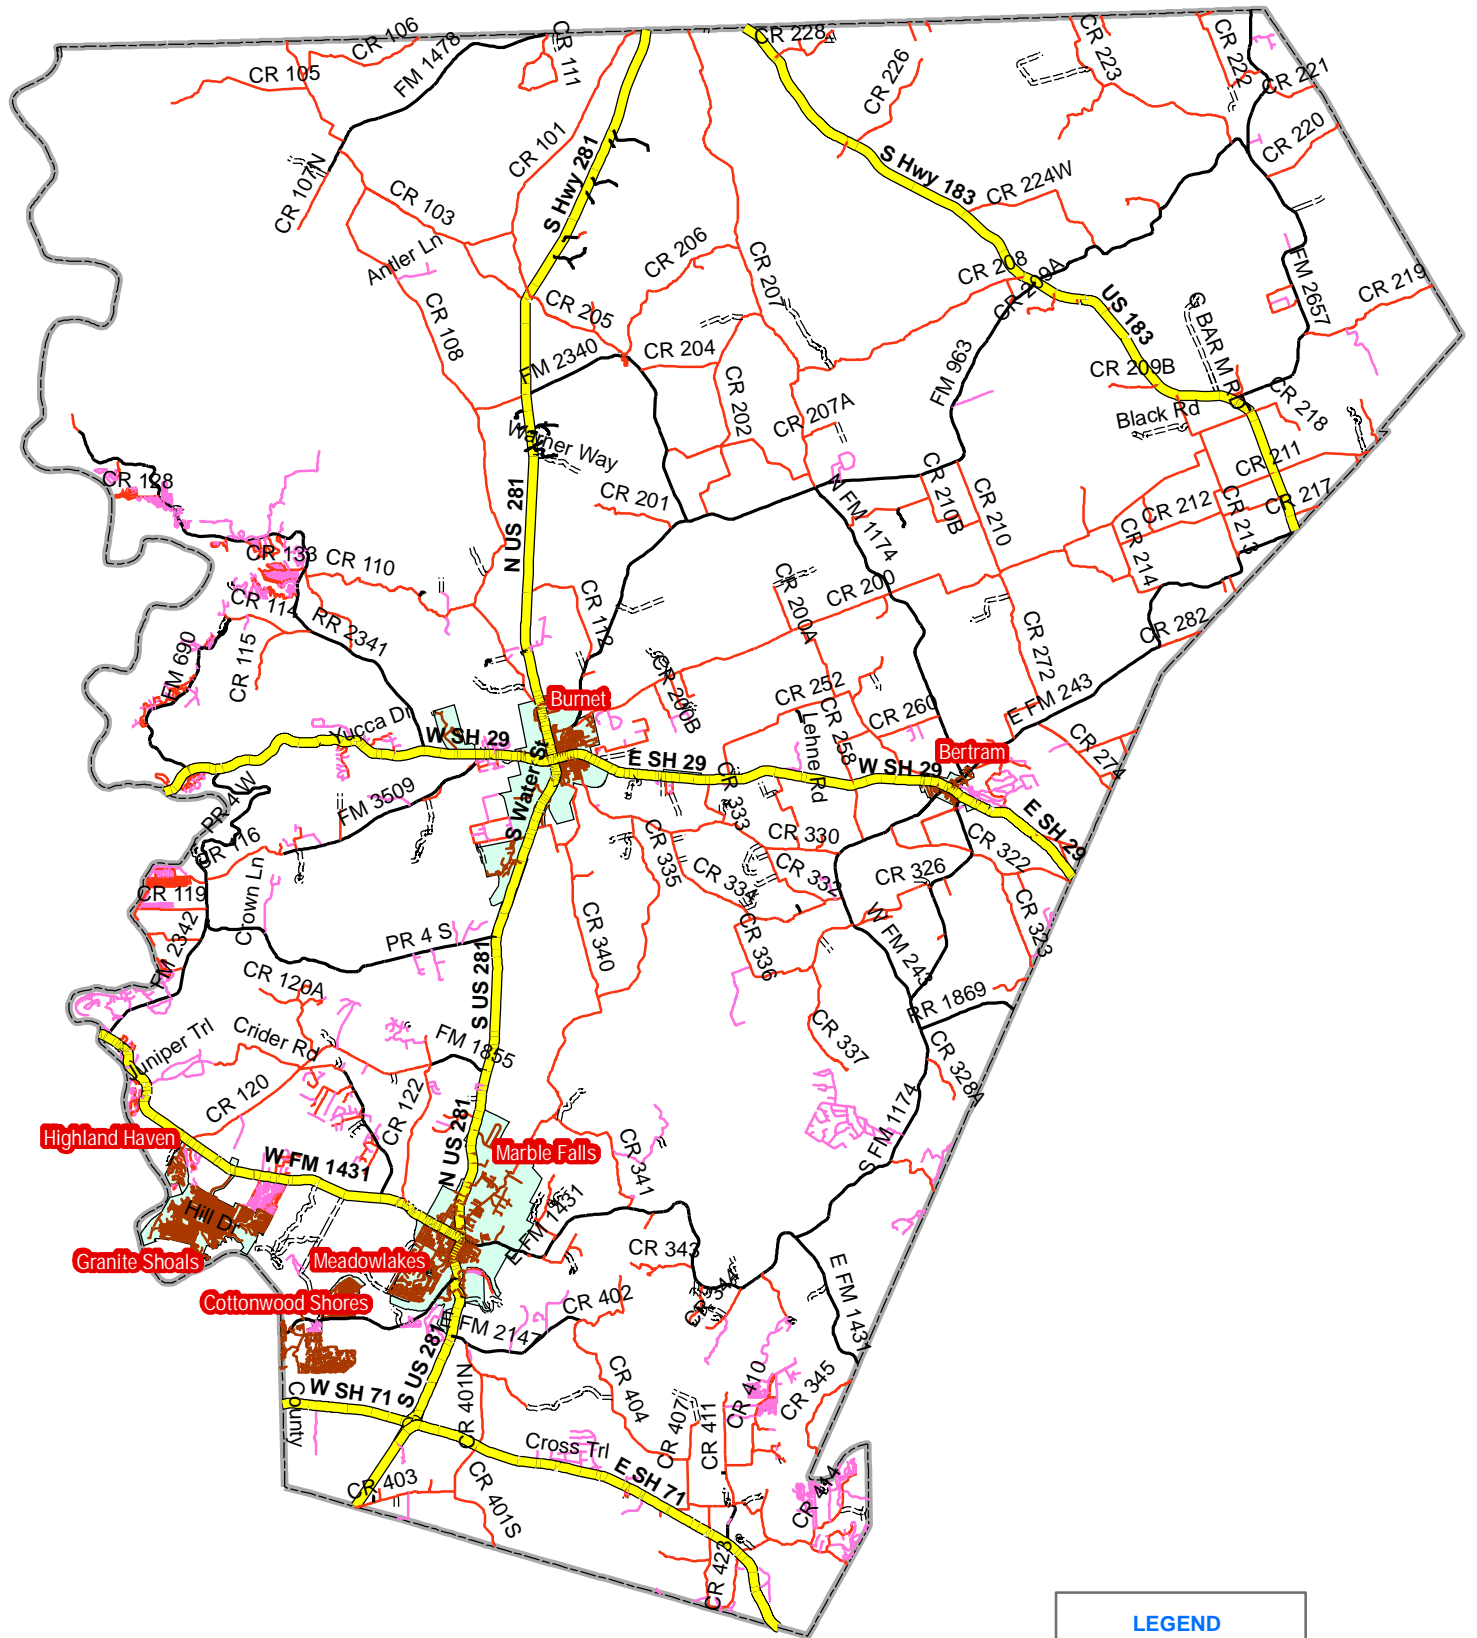

POTENTIAL EVACUATION ROUTES FOR BURNET COUNTY

LEGEND

- City Limits
- Evacuation Routes