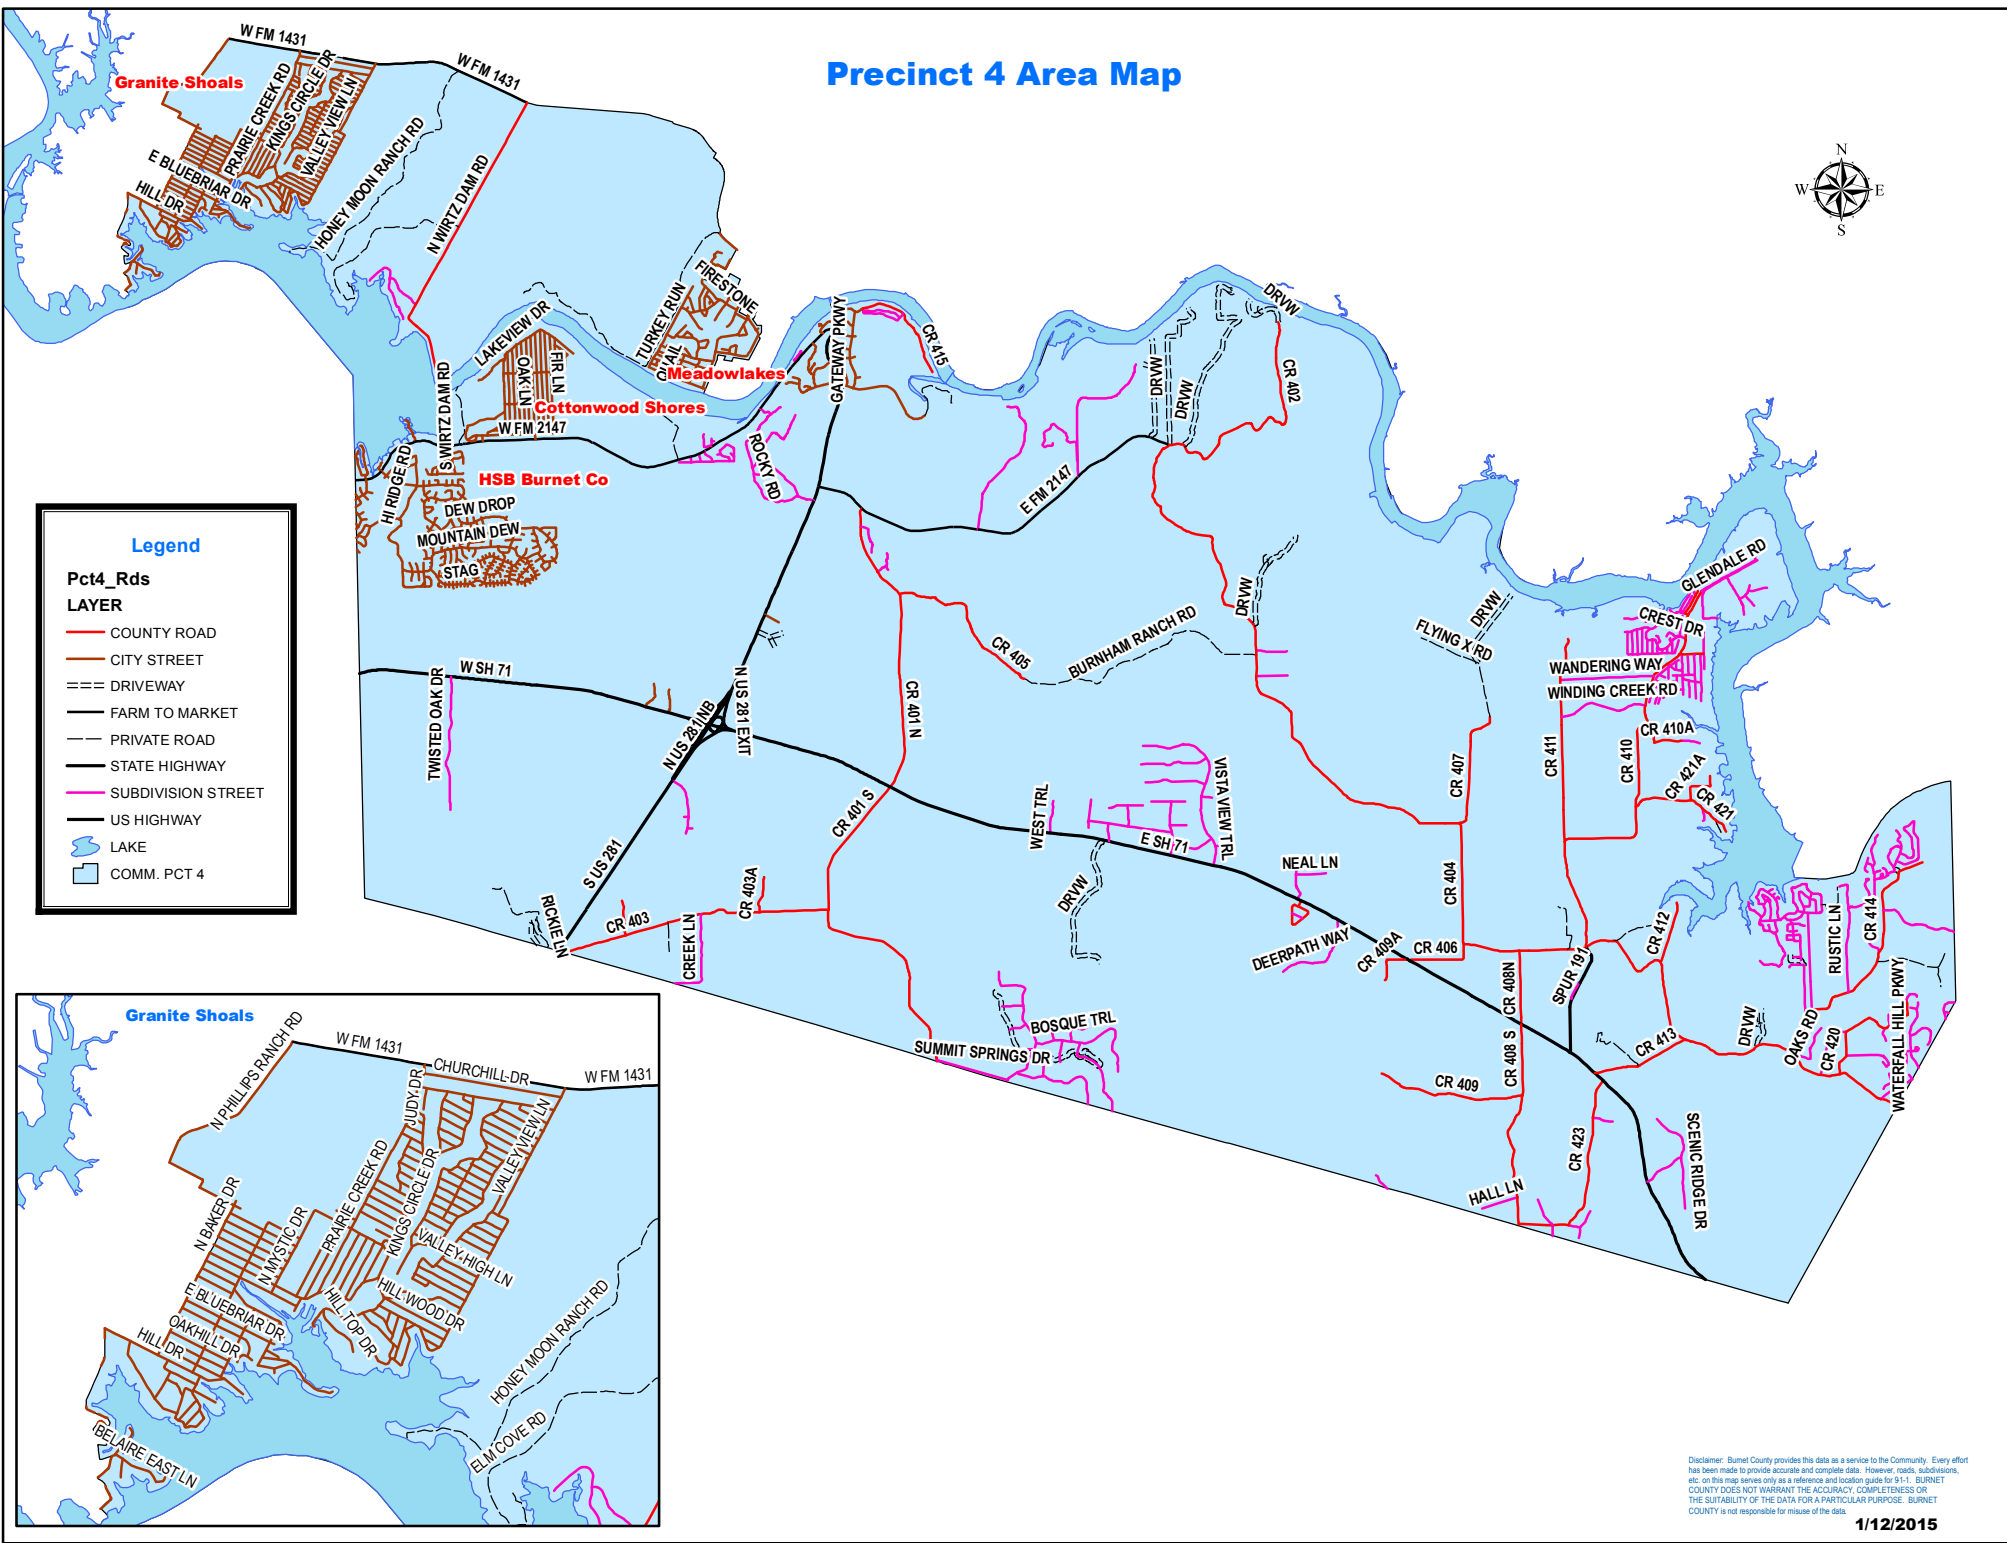

Precinct 4 Area Map

Legend

Pct4_Rds LAYER

- COUNTY ROAD
- CITY STREET
- - - - DRIVEWAY
- FARM TO MARKET
- - - - PRIVATE ROAD
- STATE HIGHWAY
- SUBDIVISION STREET
- US HIGHWAY
- █ LAKE
- █ COMM. PCT 4