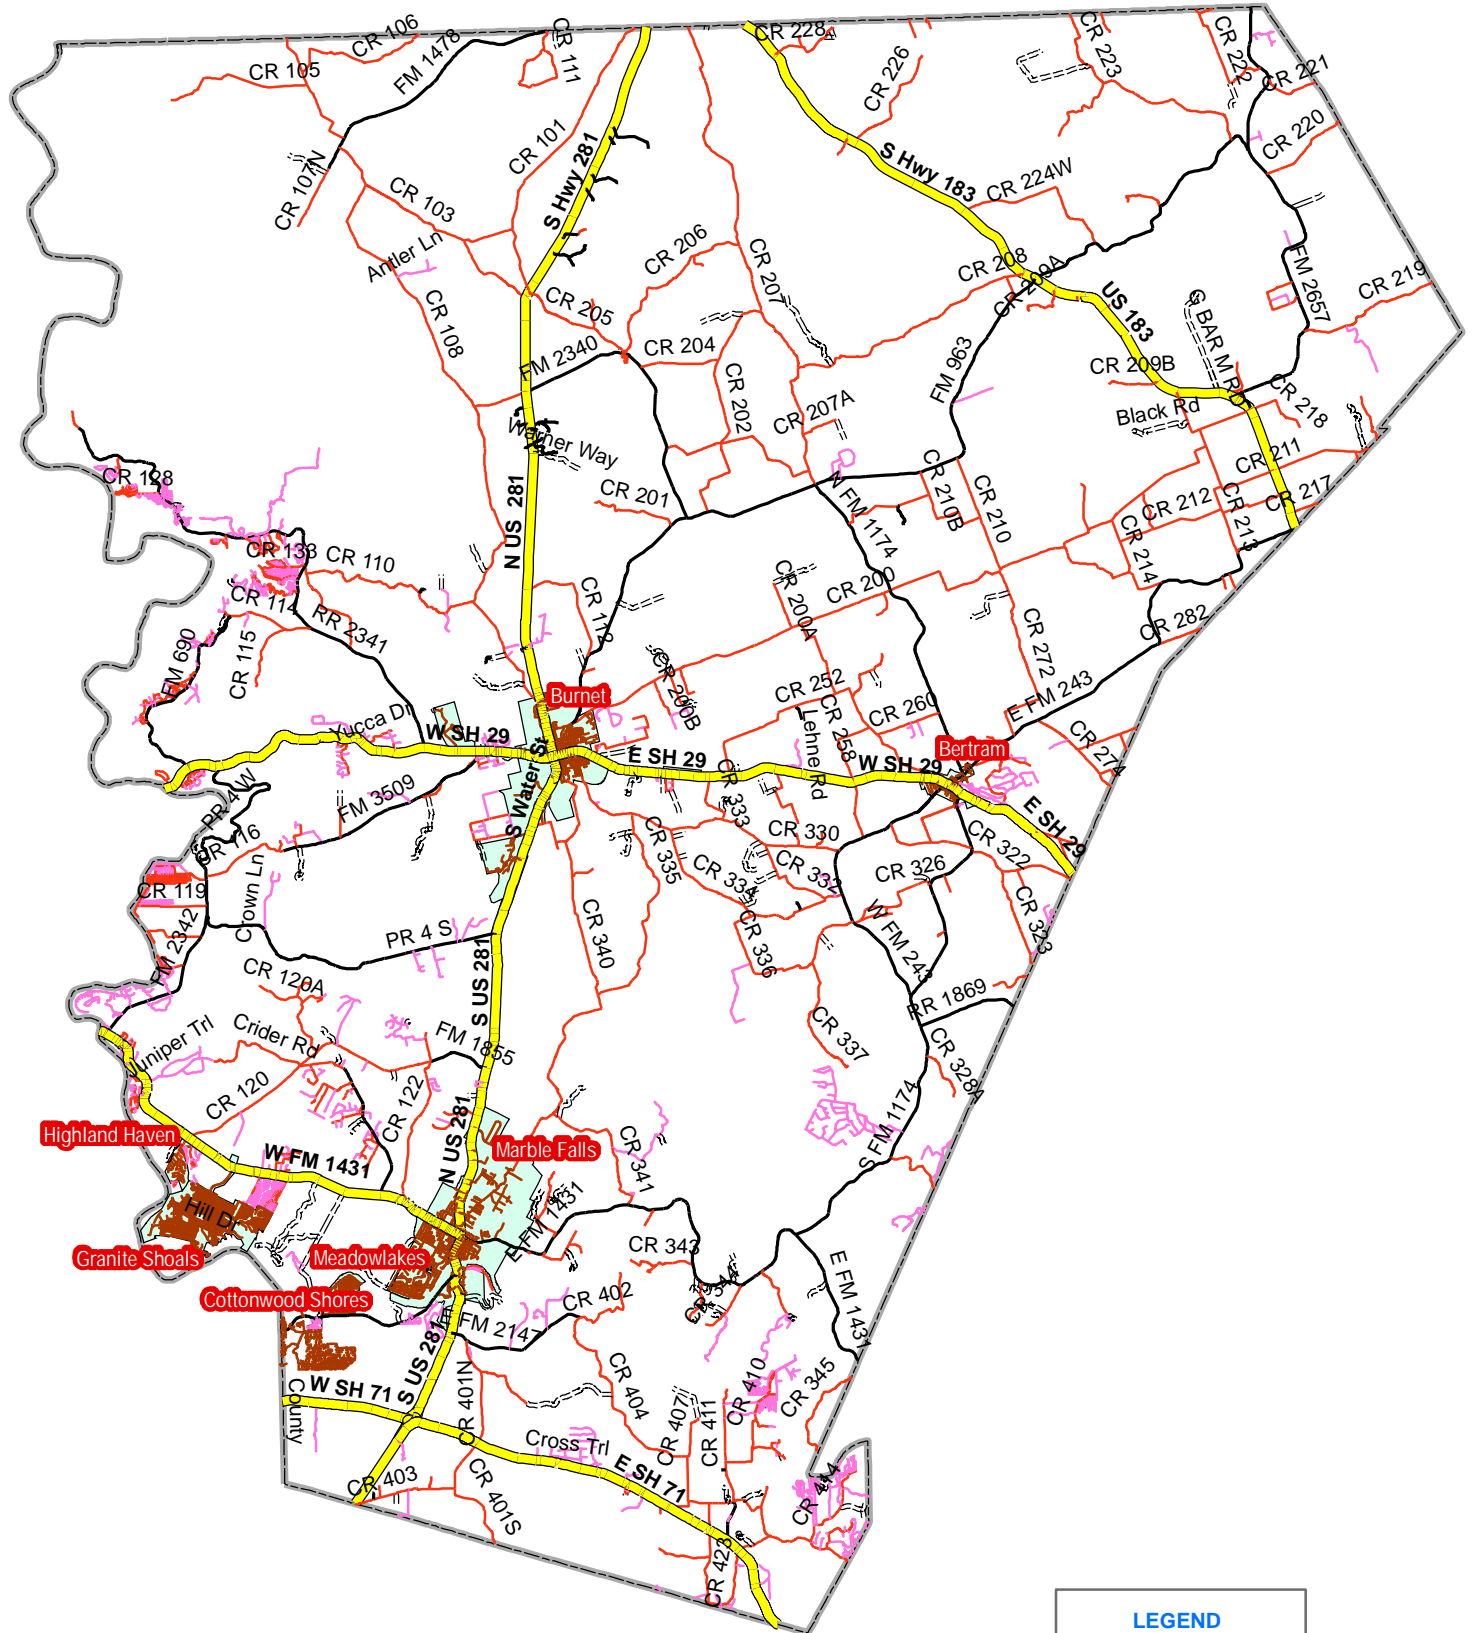

# POTENTIAL EVACUATION ROUTES FOR BURNET COUNTY

**LEGEND**

- City Limits
- Evacuation Routes