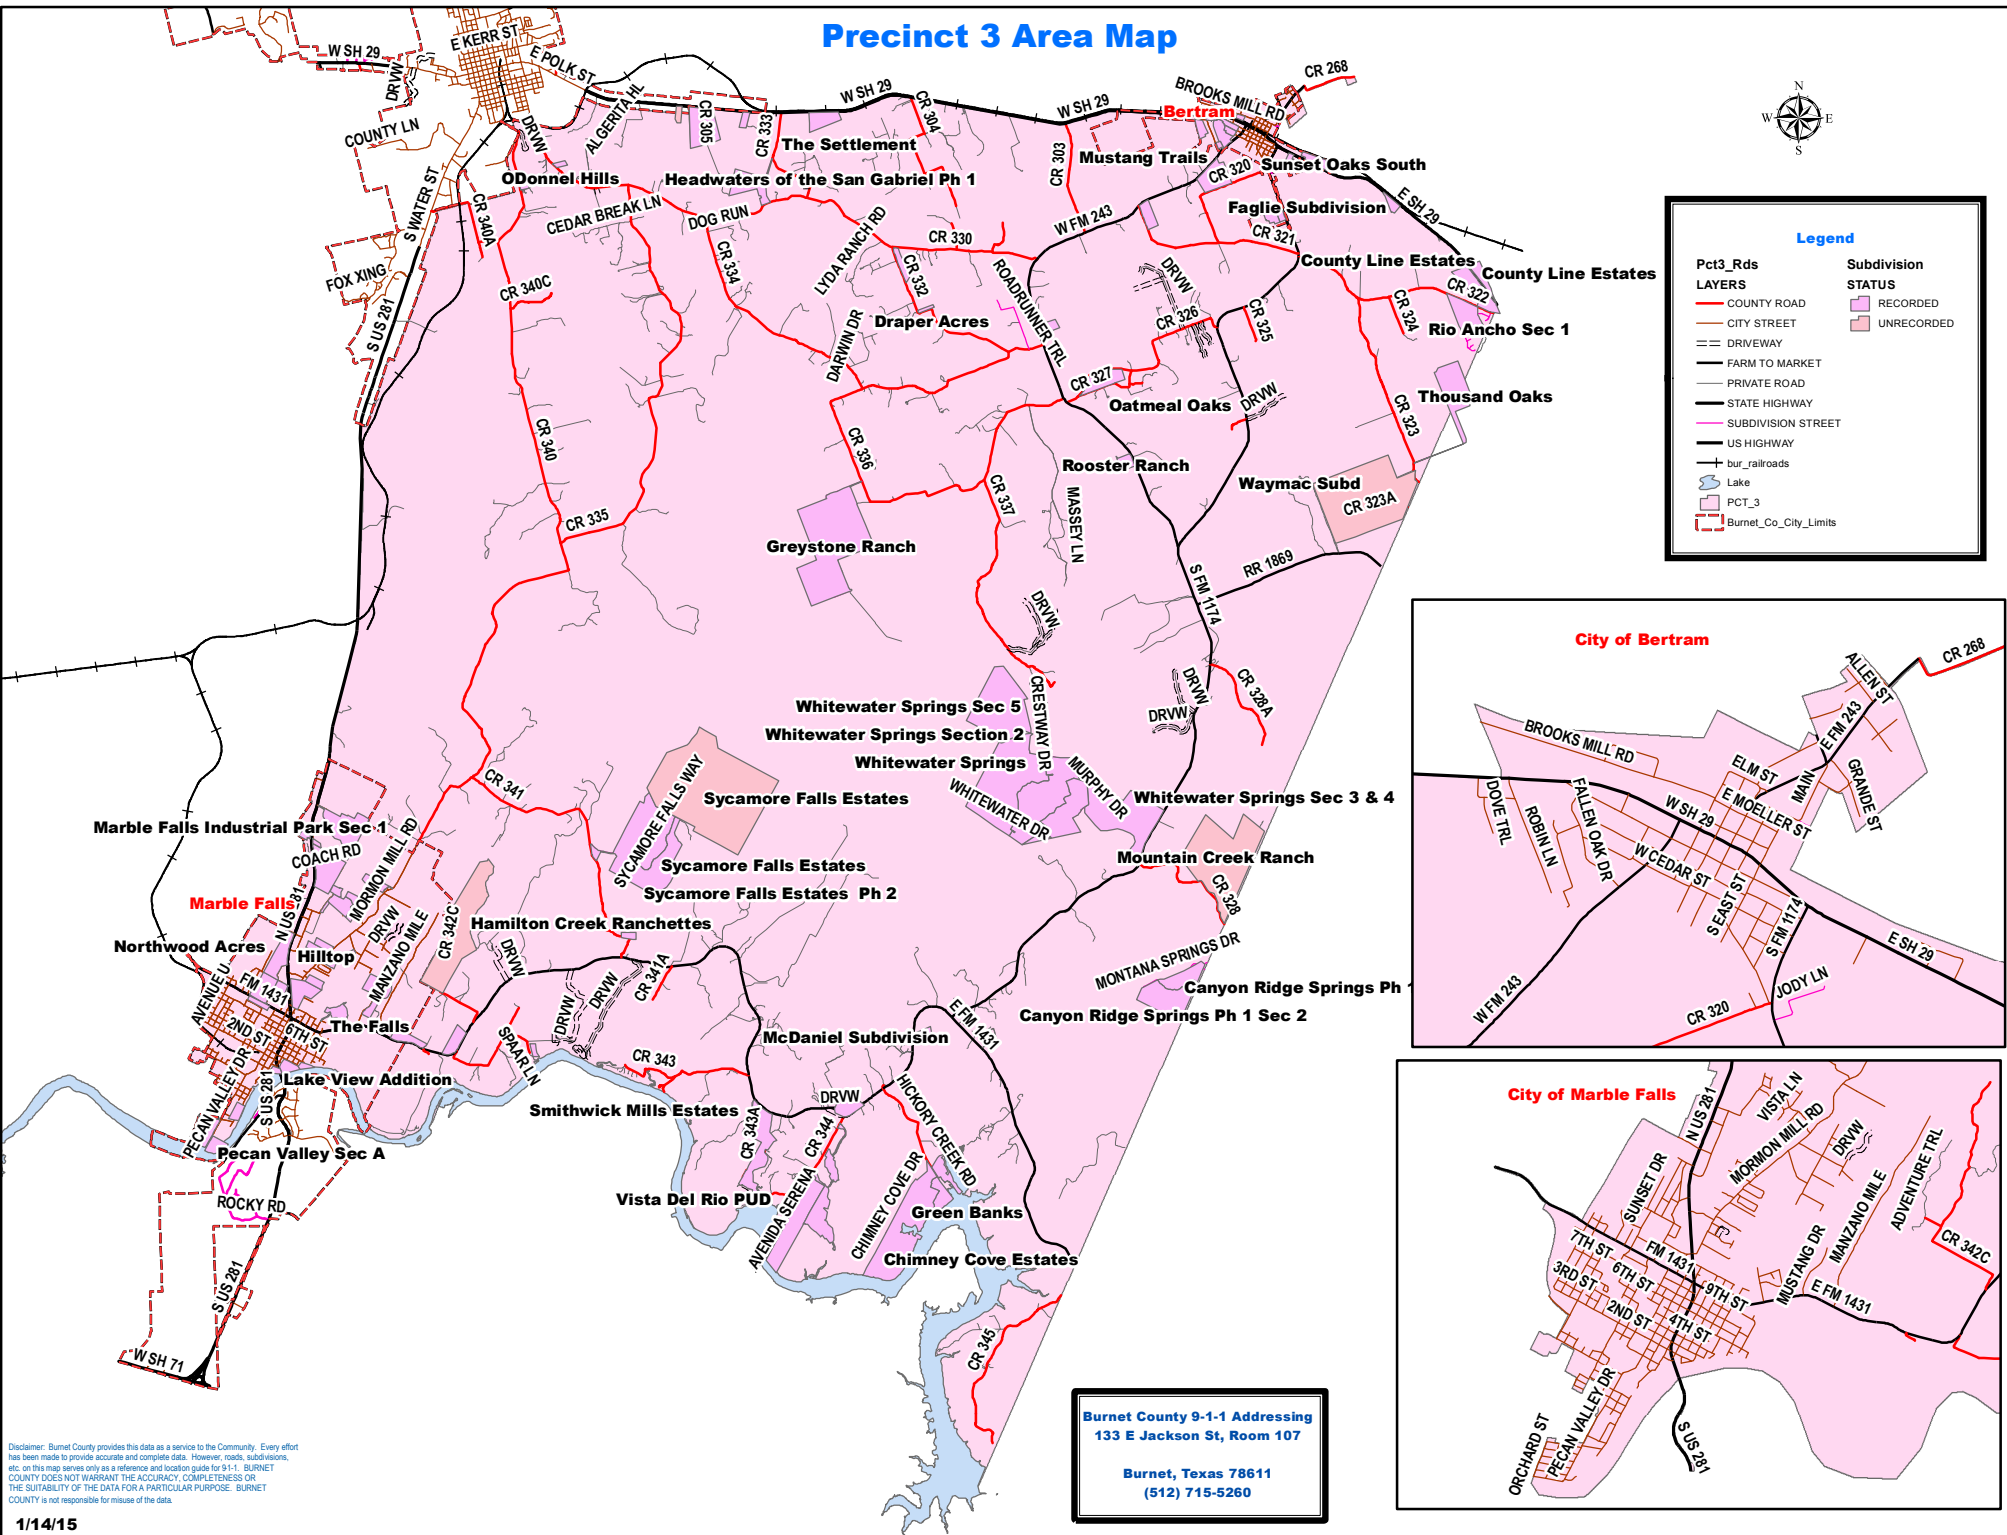

Precinct 3 Area Map

Legend

Pct3_Rds LAYERS	Subdivision STATUS
— COUNTY ROAD	RECORDED
— CITY STREET	UNRECORDED
— DRIVEWAY	
— FARM TO MARKET	
— PRIVATE ROAD	
— STATE HIGHWAY	
— SUBDIVISION STREET	
— US HIGHWAY	
— bur_railroads	
— Lake	
— PCT_3	
— Burnet_Co_City_Limits	

Burnet County 9-1-1 Addressing
133 E Jackson St, Room 107
Burnet, Texas 78611
(512) 715-5260