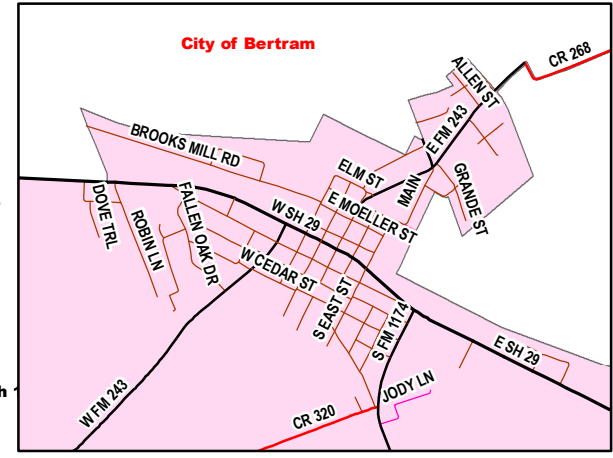

Precinct 3 Area Map

Legend

Pct3_Rds LAYERS	Subdivision STATUS
— COUNTY ROAD	RECORDED
— CITY STREET	UNRECORDED
— DRIVEWAY	
— FARM TO MARKET	
— PRIVATE ROAD	
— STATE HIGHWAY	
— SUBDIVISION STREET	
— US HIGHWAY	
— bur_railroads	
— Lake	
— PCT_3	
— Burnet_Co_City_Limits	

Burnet County 9-1-1 Addressing
133 E Jackson St, Room 107
Burnet, Texas 78611
(512) 715-5260