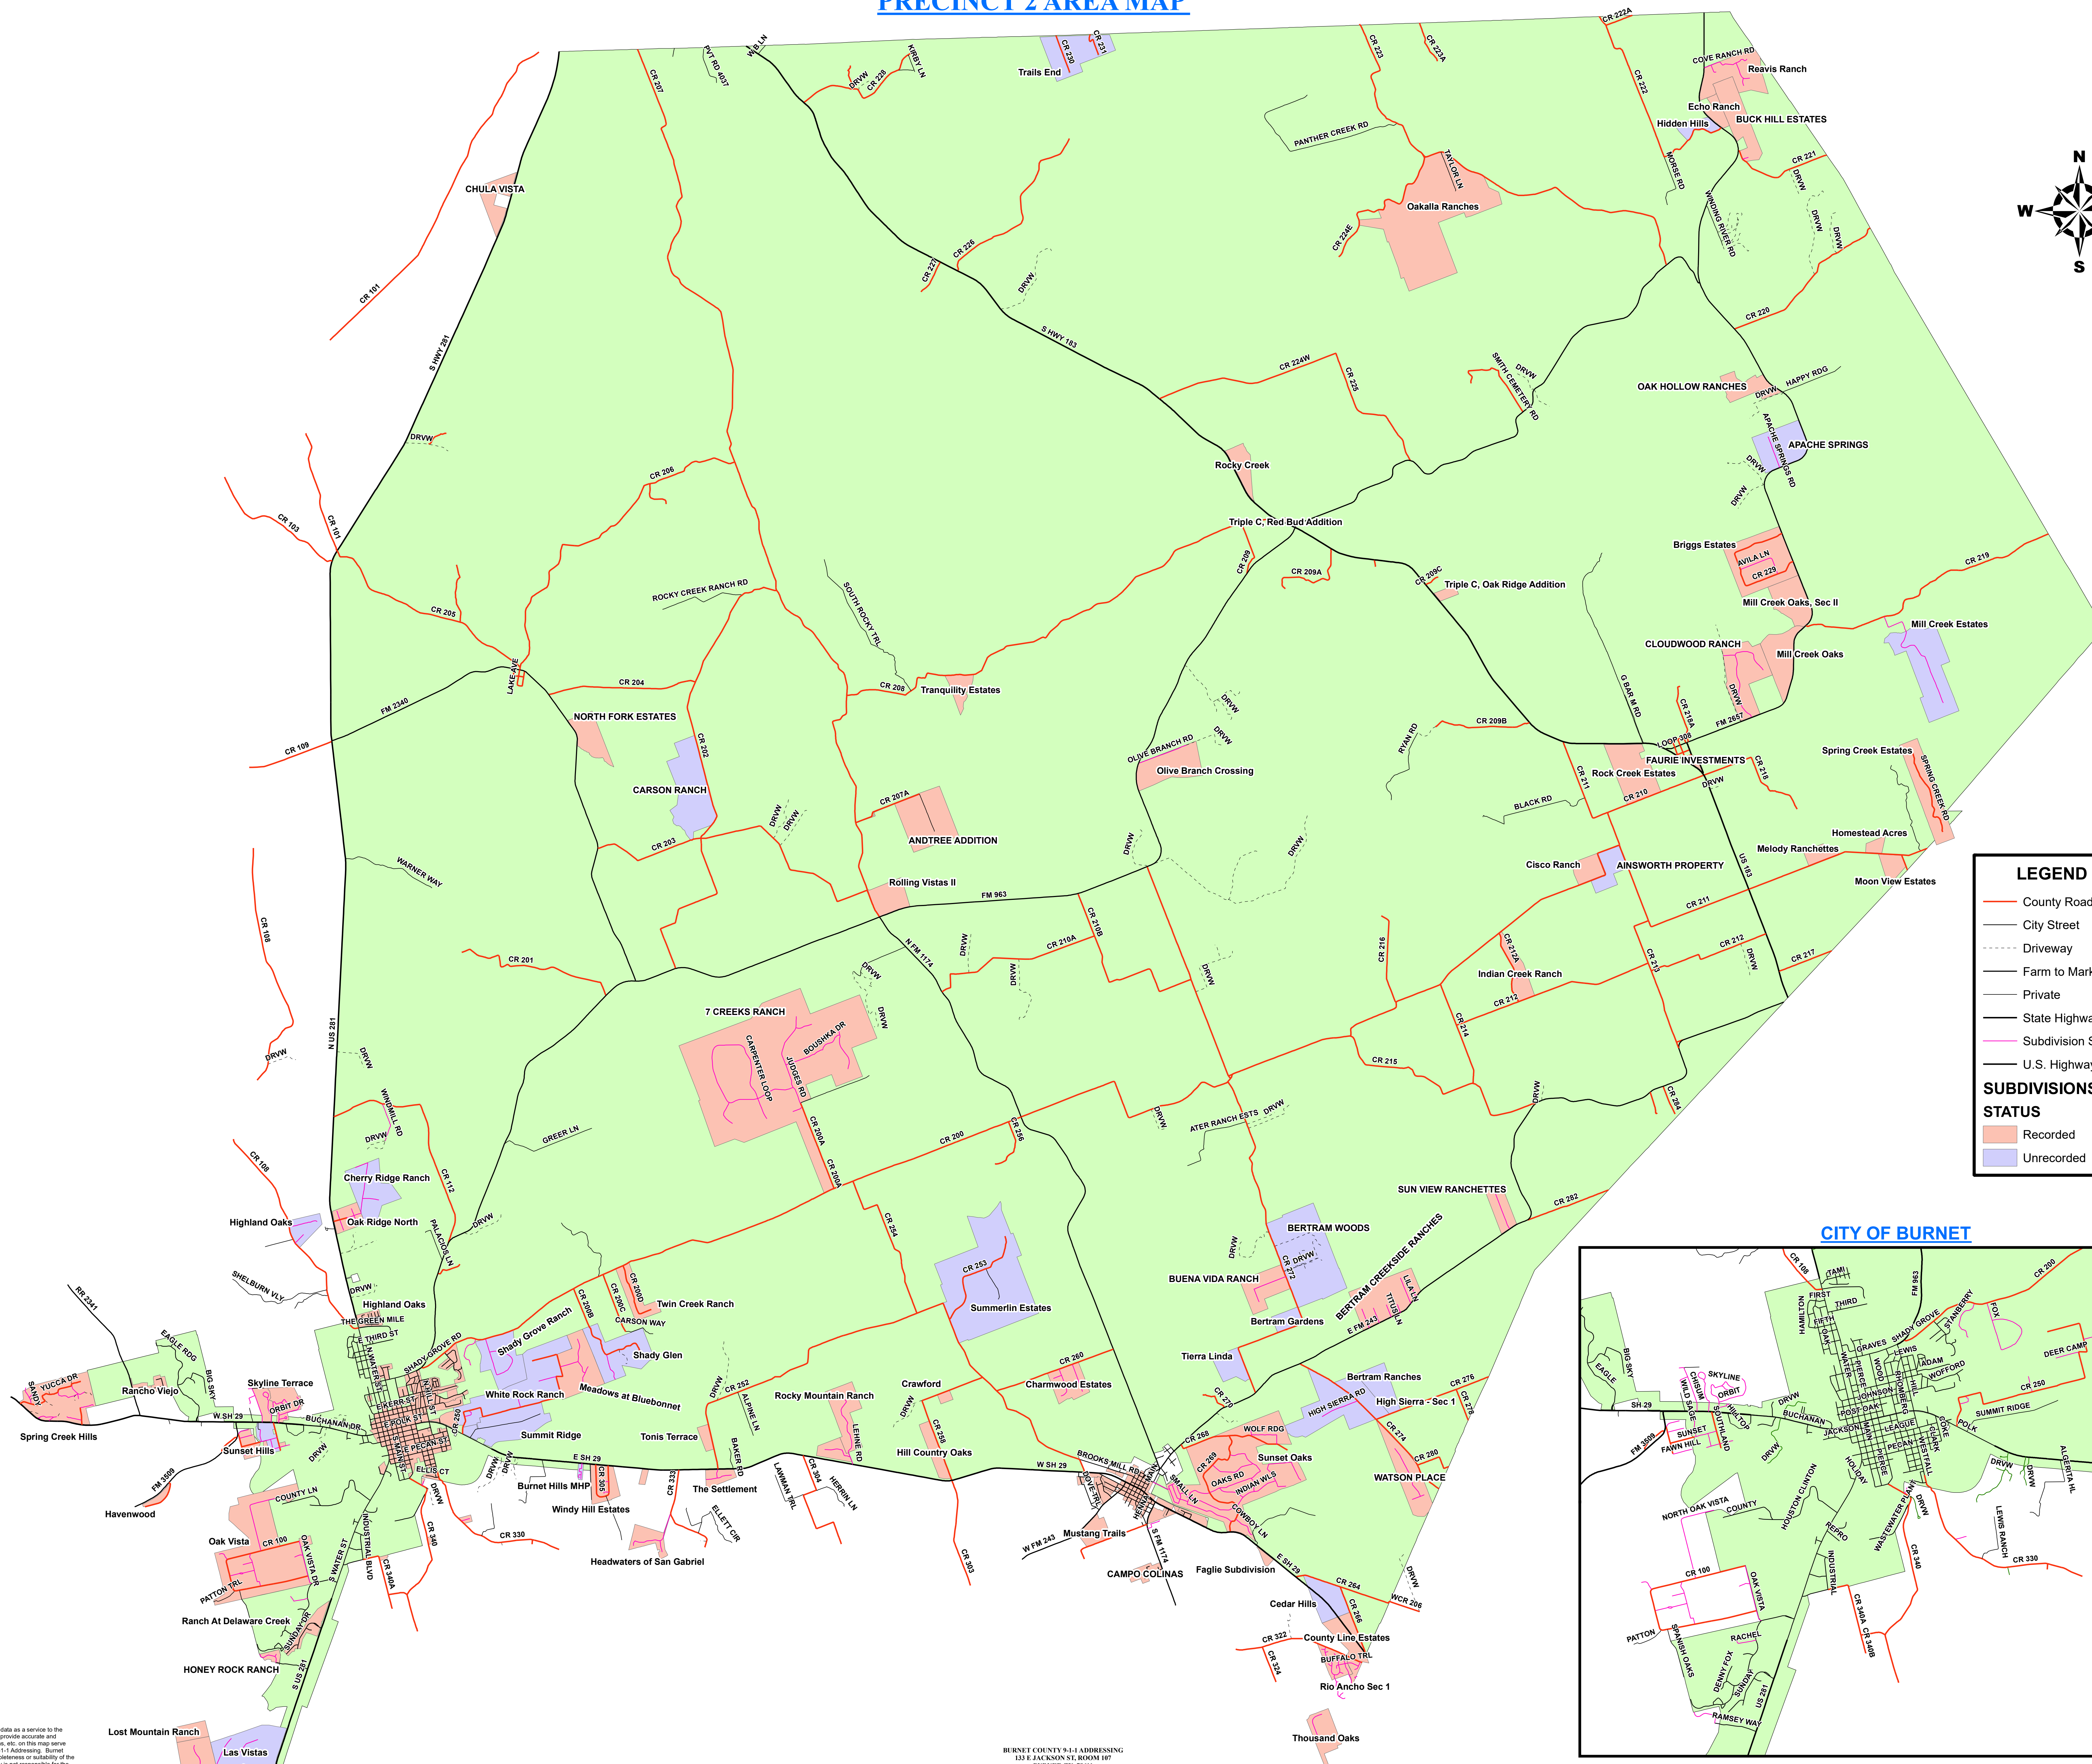

PRECINCT 2 AREA MAP

LEGEND

- County Road
- City Street
- - - Driveway
- Farm to Market
- Private
- State Highway
- Subdivision Street
- U.S. Highway

SUBDIVISIONS STATUS

- Recorded
- Unrecorded